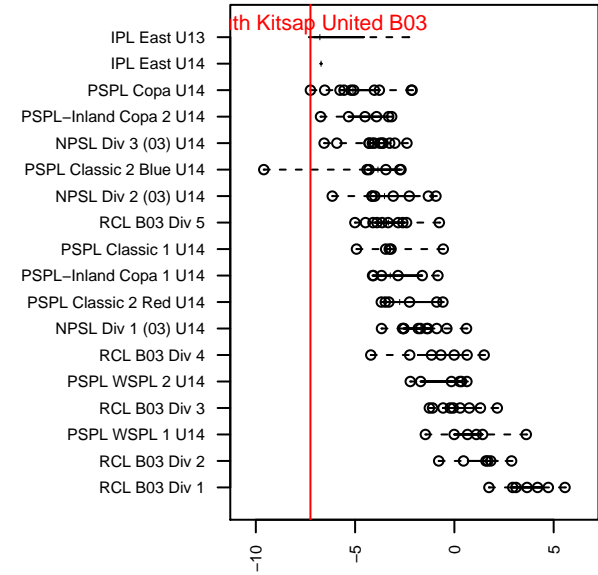

**attack and defense rating
relative to others at age
and all opponents in last 13 months**